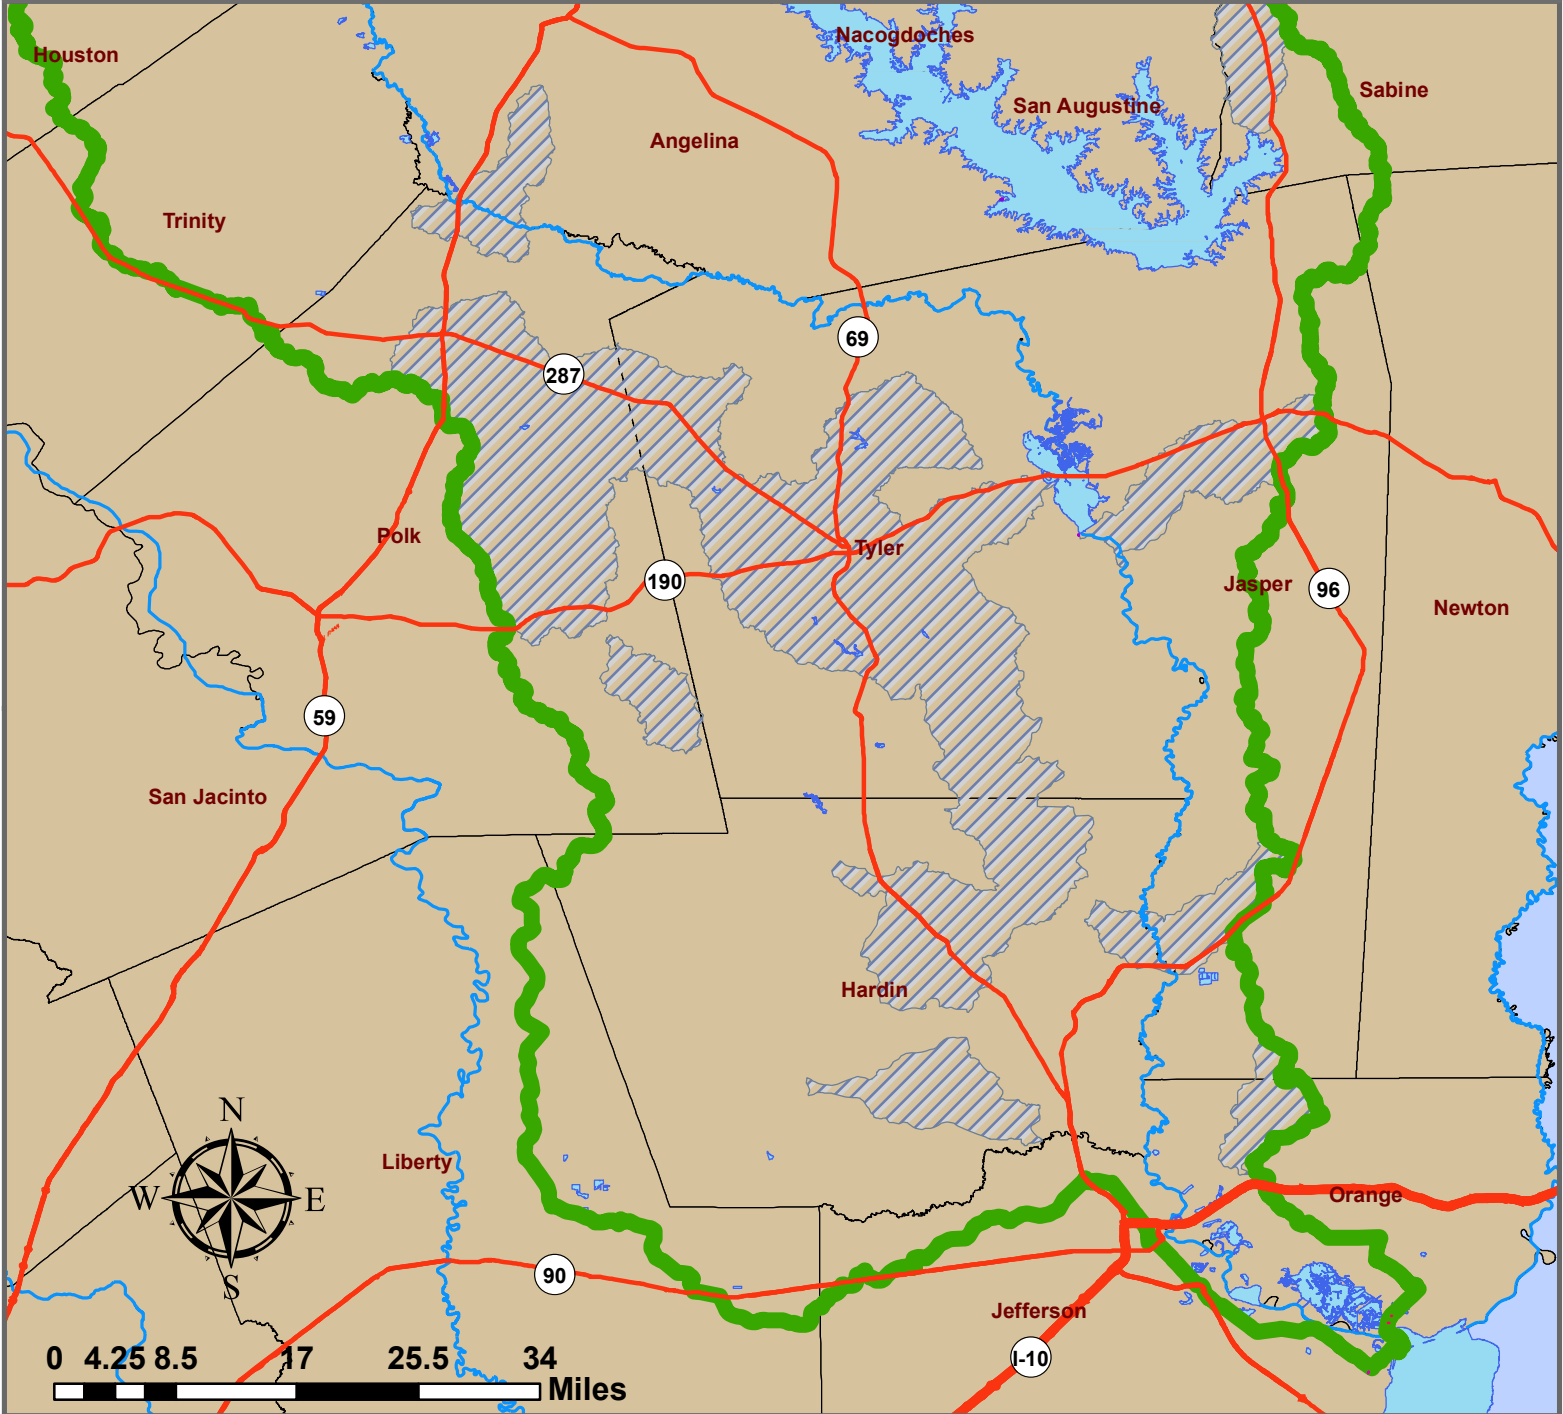

Neches River and Cypress Basin Watershed Restoration Program Neches River (South) - Eligible Area

**Neches River Watershed Boundary -
This area is eligible for funding**

High Priority Watersheds

Major Roads